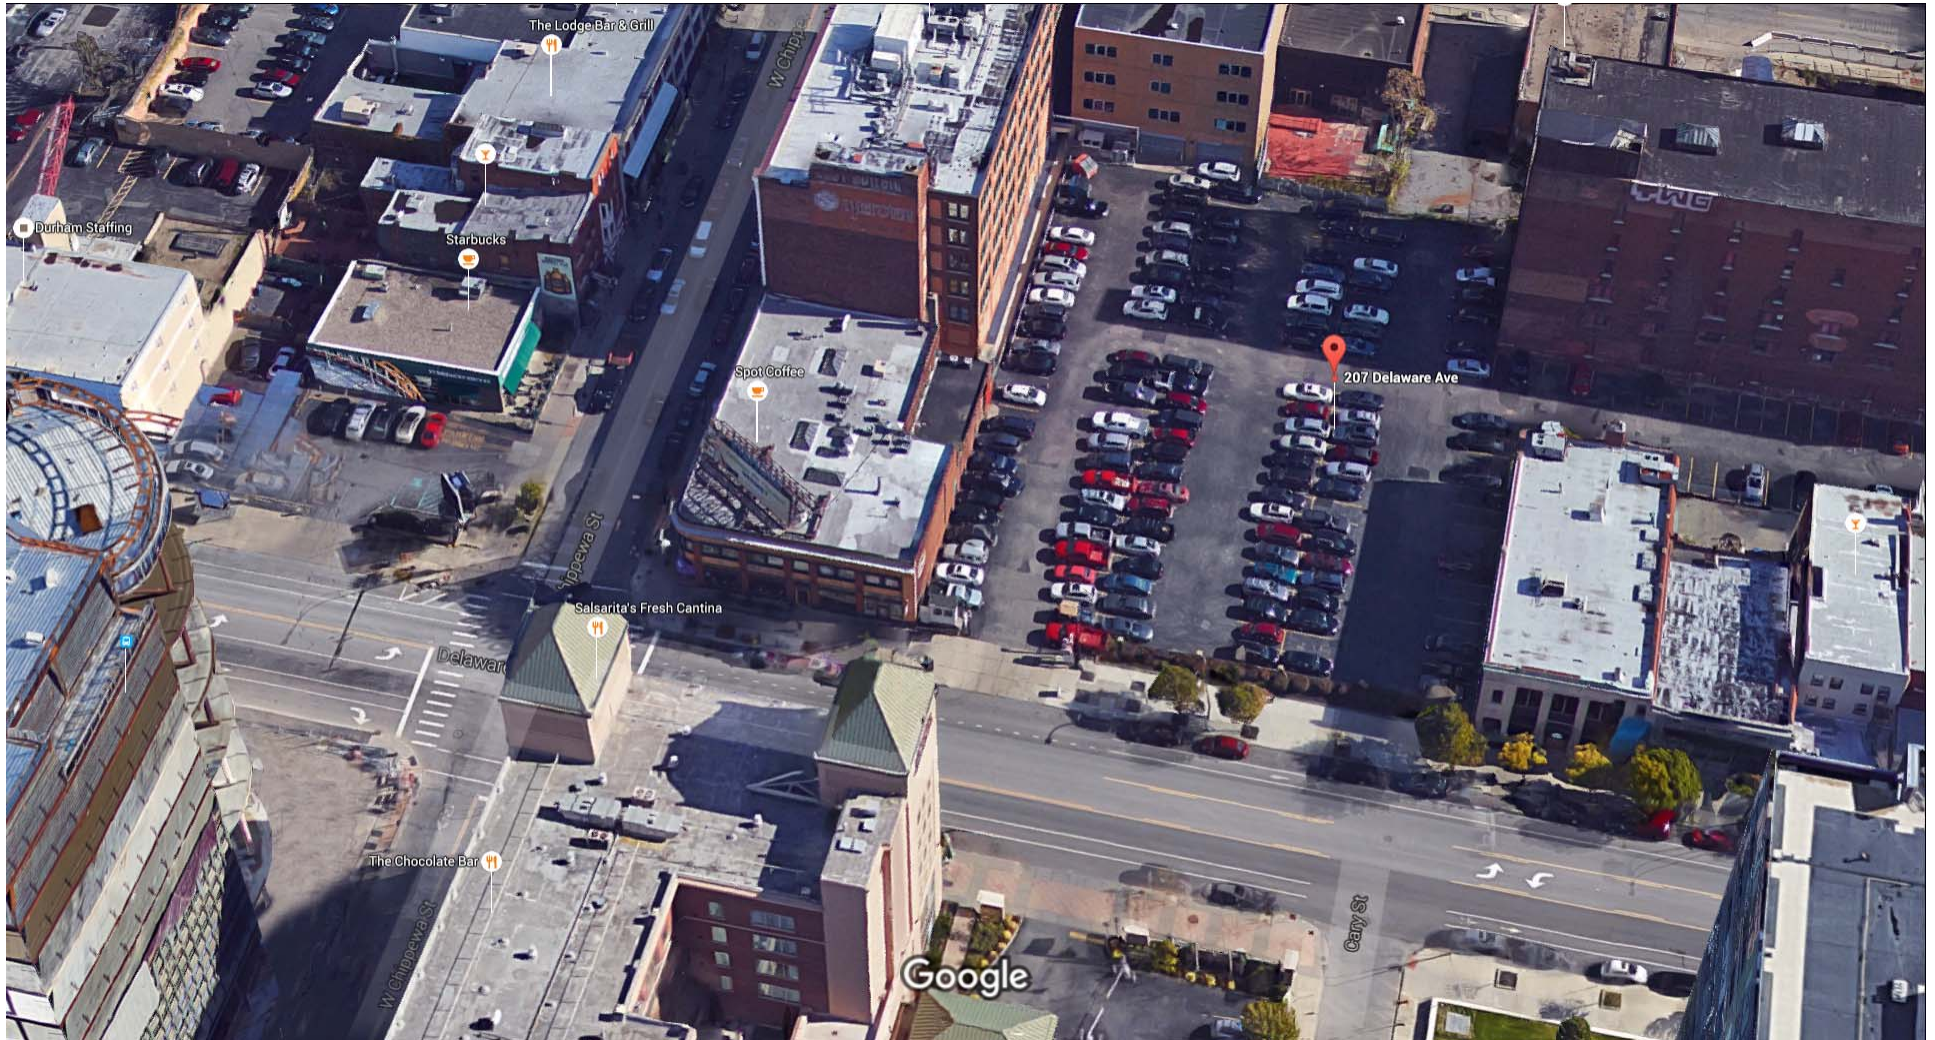

Google Maps 207 Delaware Ave

Imagery ©2016 Google, Map data ©2016 Google 20 ft

207 Delaware Ave
Buffalo, NY 14202

At this location

SBS Attorneys

Attorney · Delaware Ave

Google Maps